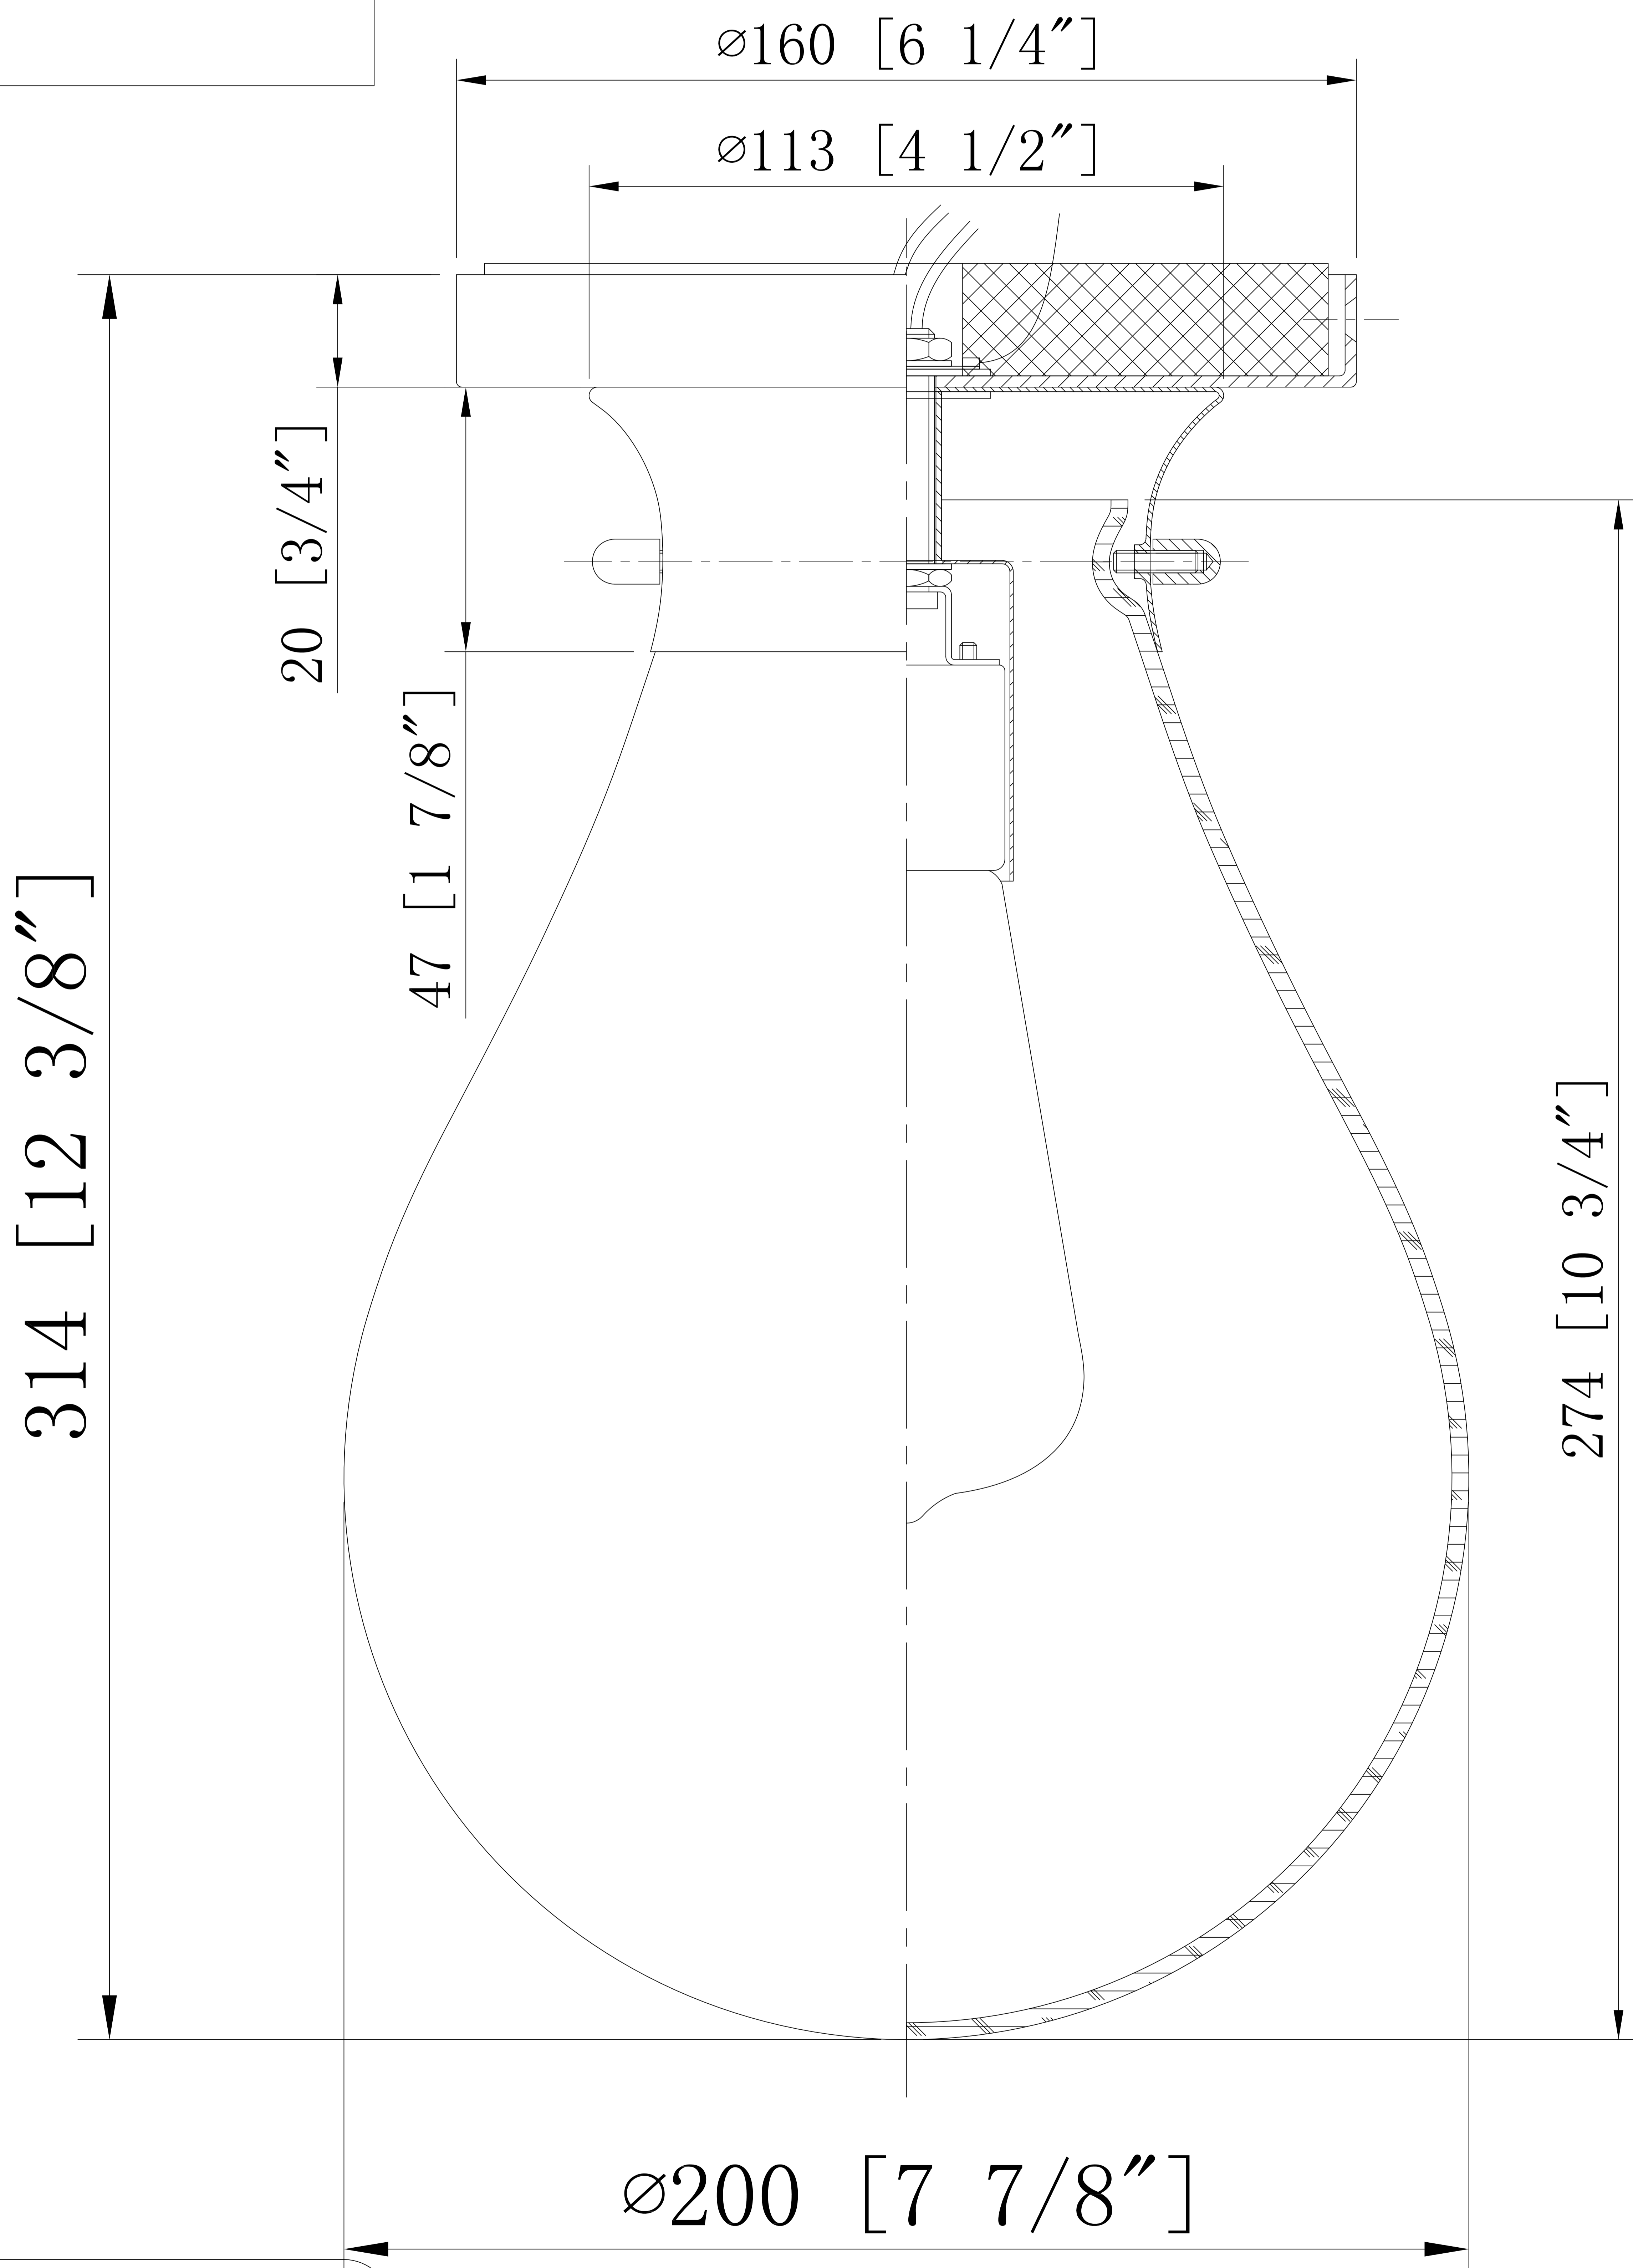

ADD FIBER GLASS
INSULATION ON CANOPY
INSIDE MAX. 60W

INNOVATIONS LIGHTING
DESIGN COPYRIGHT - 12/18/2019
ALL RIGHTS RESERVED AND MAY
NOT BE DUPLICATED WITHOUT OUR
WRITTEN PERMISSION

ITEM: 414-1F-8